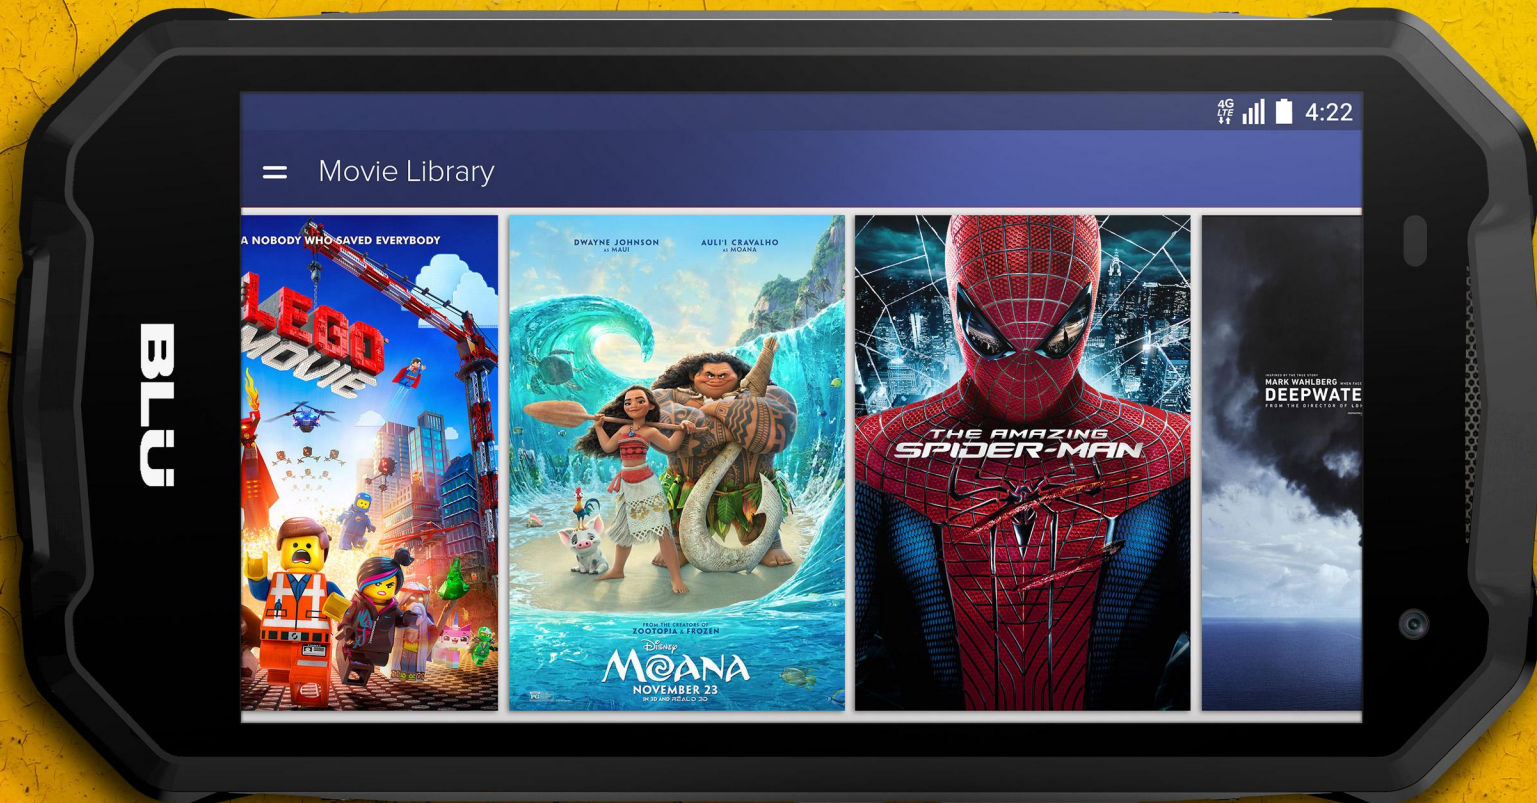

BLU
BOLD LIKE US

TANK **XTREME** 5.0

Inspired design

Designed with durability and function as the forefront. The Tank Xtreme 5.0 has a large shock absorbent rubberized frame. Rugged and durable, yet functional to meet your every multitasking need.

BLU
BOLD LIKE US

TANK XTREME 5.0

Dual injection

The TANK XTREME 5.0 constructed with durability and a great hand held experience in mind. With a dual injection design concept as the forefront of the design, TANK XTREME 5.0 will be the toughest smartphone you've ever owned.

HD display

The Tank Xtreme 5.0 provides an outstanding viewing experience with its 5.0" HD display. With a 720x1280 pixels amounting to a 294 ppi, this smartphone gives you a view like no other smartphone.

IP65 certified

Tank Xtreme 5.0 is water and dust resistant. Backed by the IP65 water and dust certification, the Tank Xtreme 5.0 will be your go to device in any weather.

Built to last

The BLU TANK XTREME 5.0 can withstand drops and is shock resistant. With rubber dual injection that serves as a cushion and absorbs the impact, while dispersing the force and protecting the phone.