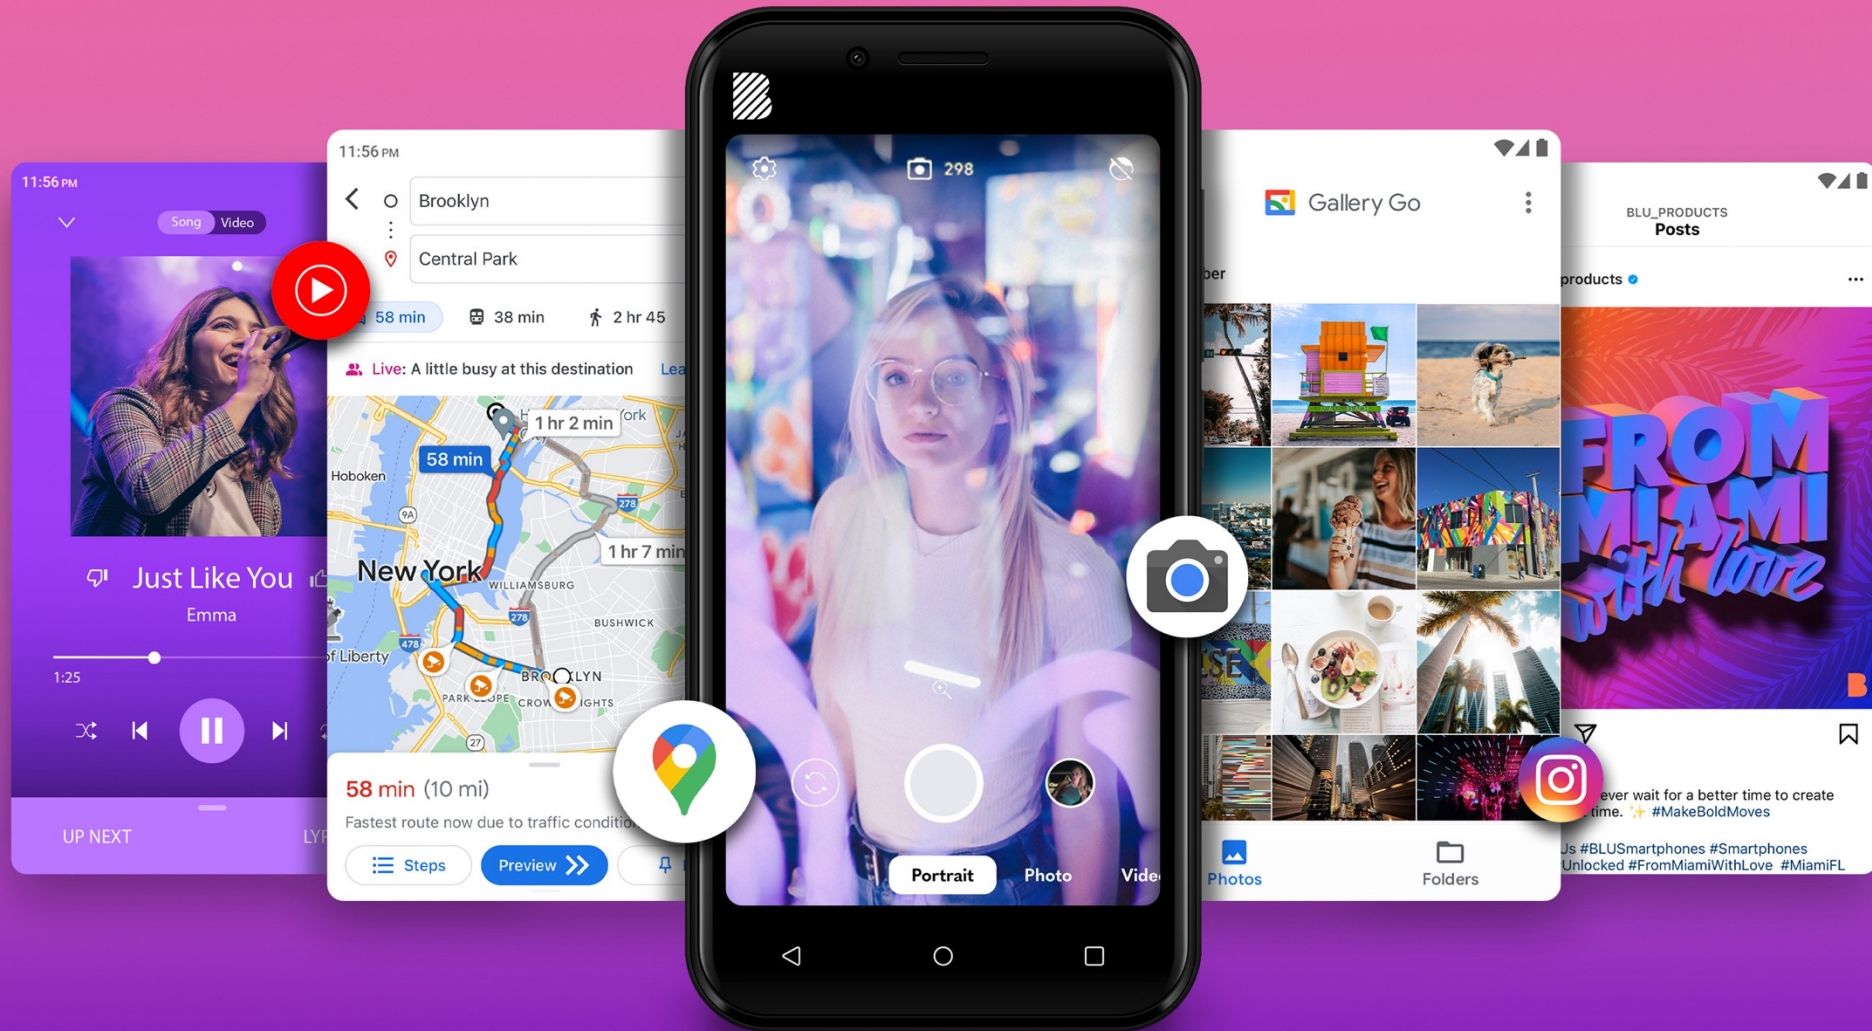

PERFORMANCE

Energy efficient and reliable Quad-Core processor with 32GB of internal memory and 1GB RAM, the Studio X10L 2022 is sure to keep all your task in check.