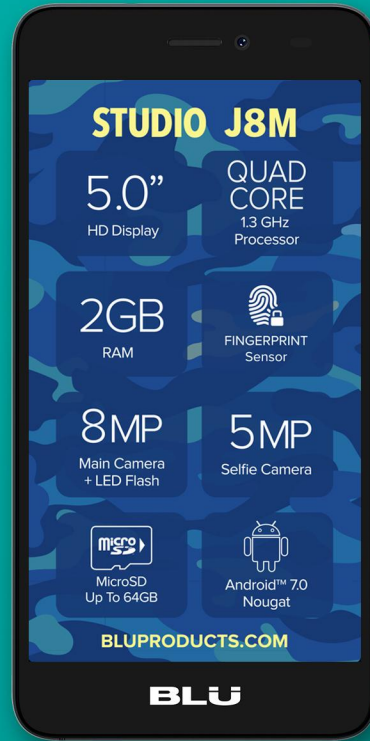

Memory

Internal 16GB | 2GB RAM
MicroSD up to 64GB

Camera

8MP Main with Flash
5MP Front Selfie
Video Capture 720p@30fps

Battery

2,000mAh

Connectivity

MicroUSB v2.0
Bluetooth 4.0
Wi-Fi, Hotspot

Security

One Touch Fingerprint Sensor

UPC CODE: STUDIO J8M LTE

GOLD	S0450WW	848958034179
BLACK	S0450WW	848958034162

Box

Phone

Screen Protector

Silicone Case

Quick Guide

Charger

USB Cable

Earbuds

Sticker