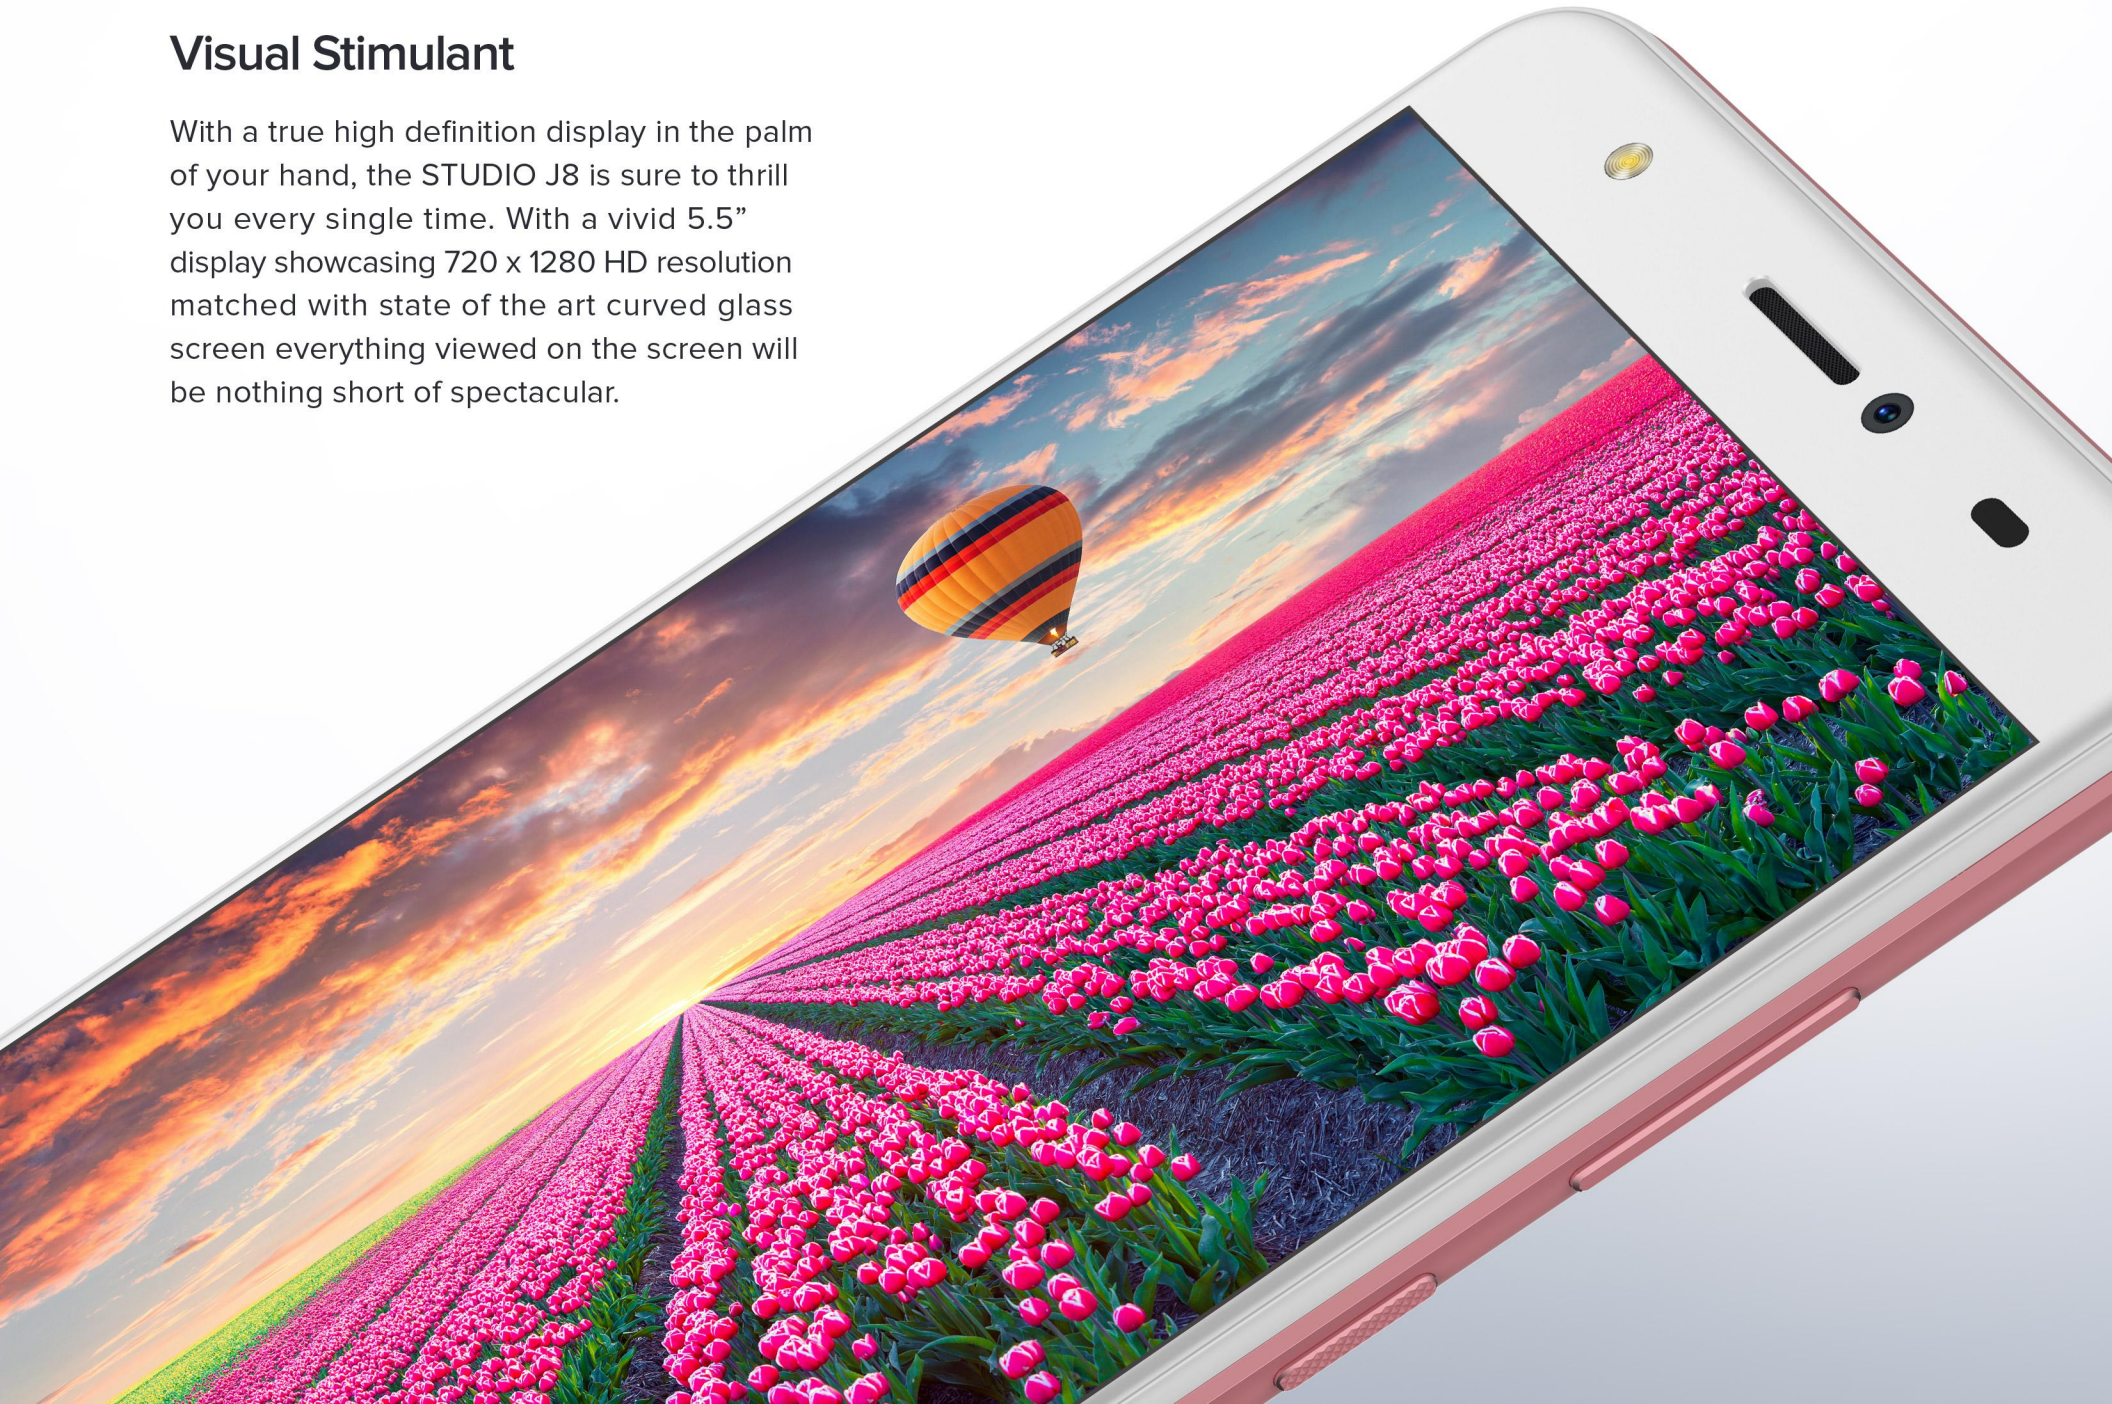

Key Selling Points

Vivid 5.5" High Definition Display

8 Megapixel Main camera with Flash and
5 Megapixel Front selfie camera with Flash

Available in two memory configurations:
8GB +1GB or 16GB + 2GB

Premium Metal Housing

Visual Stimulant

With a true high definition display in the palm of your hand, the STUDIO J8 is sure to thrill you every single time. With a vivid 5.5" display showcasing 720 x 1280 HD resolution matched with state of the art curved glass screen everything viewed on the screen will be nothing short of spectacular.