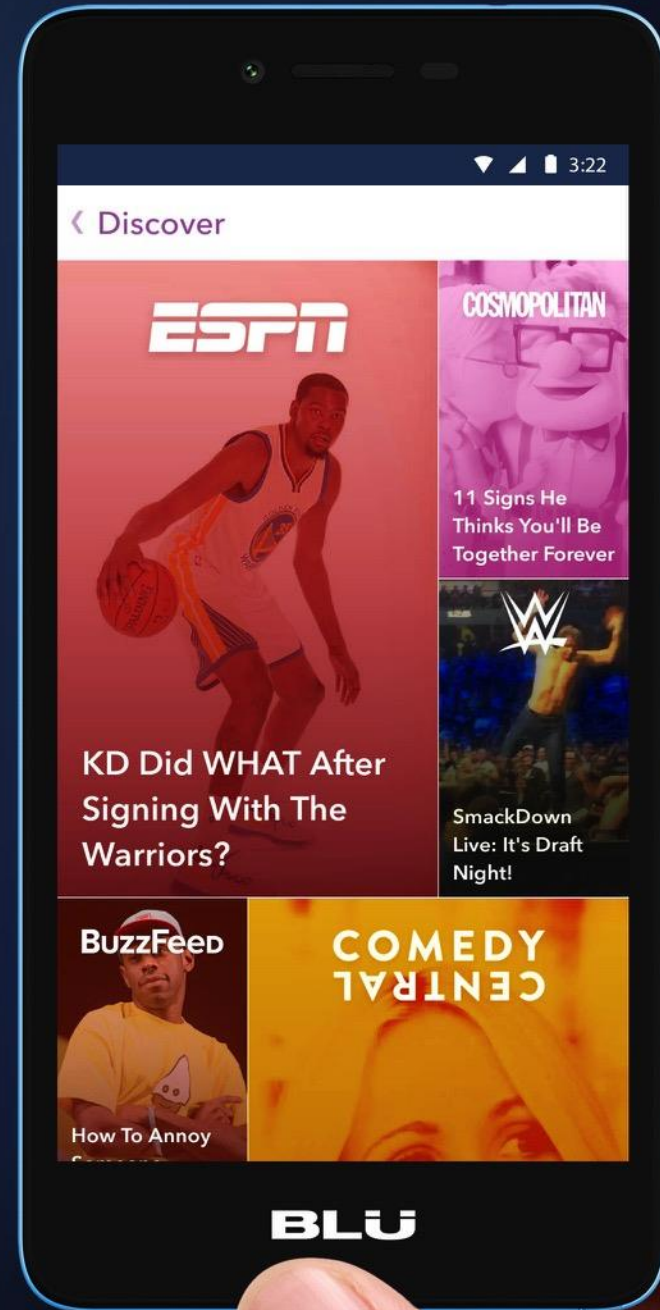

BLU
BOLD LIKE US

STUDIO G2

Simply Grand

BLU
BOLD LIKE US

STUDIO G2

KEY SELLING POINTS

Introducing the STUDIO G2, the successor to the popular STUDIO G that offer great value, excellent user experience and massive 5" display.

Capture crystal clear images with 5MP Auto Focus Main Camera. A 5MP Front Selfie Camera will snap all the fun time with friends and family. With built in 2.8 aperture to ensure high quality images.

With Android v6.0 Marshmallow, your experience will be like no other smartphone you have ever owned.