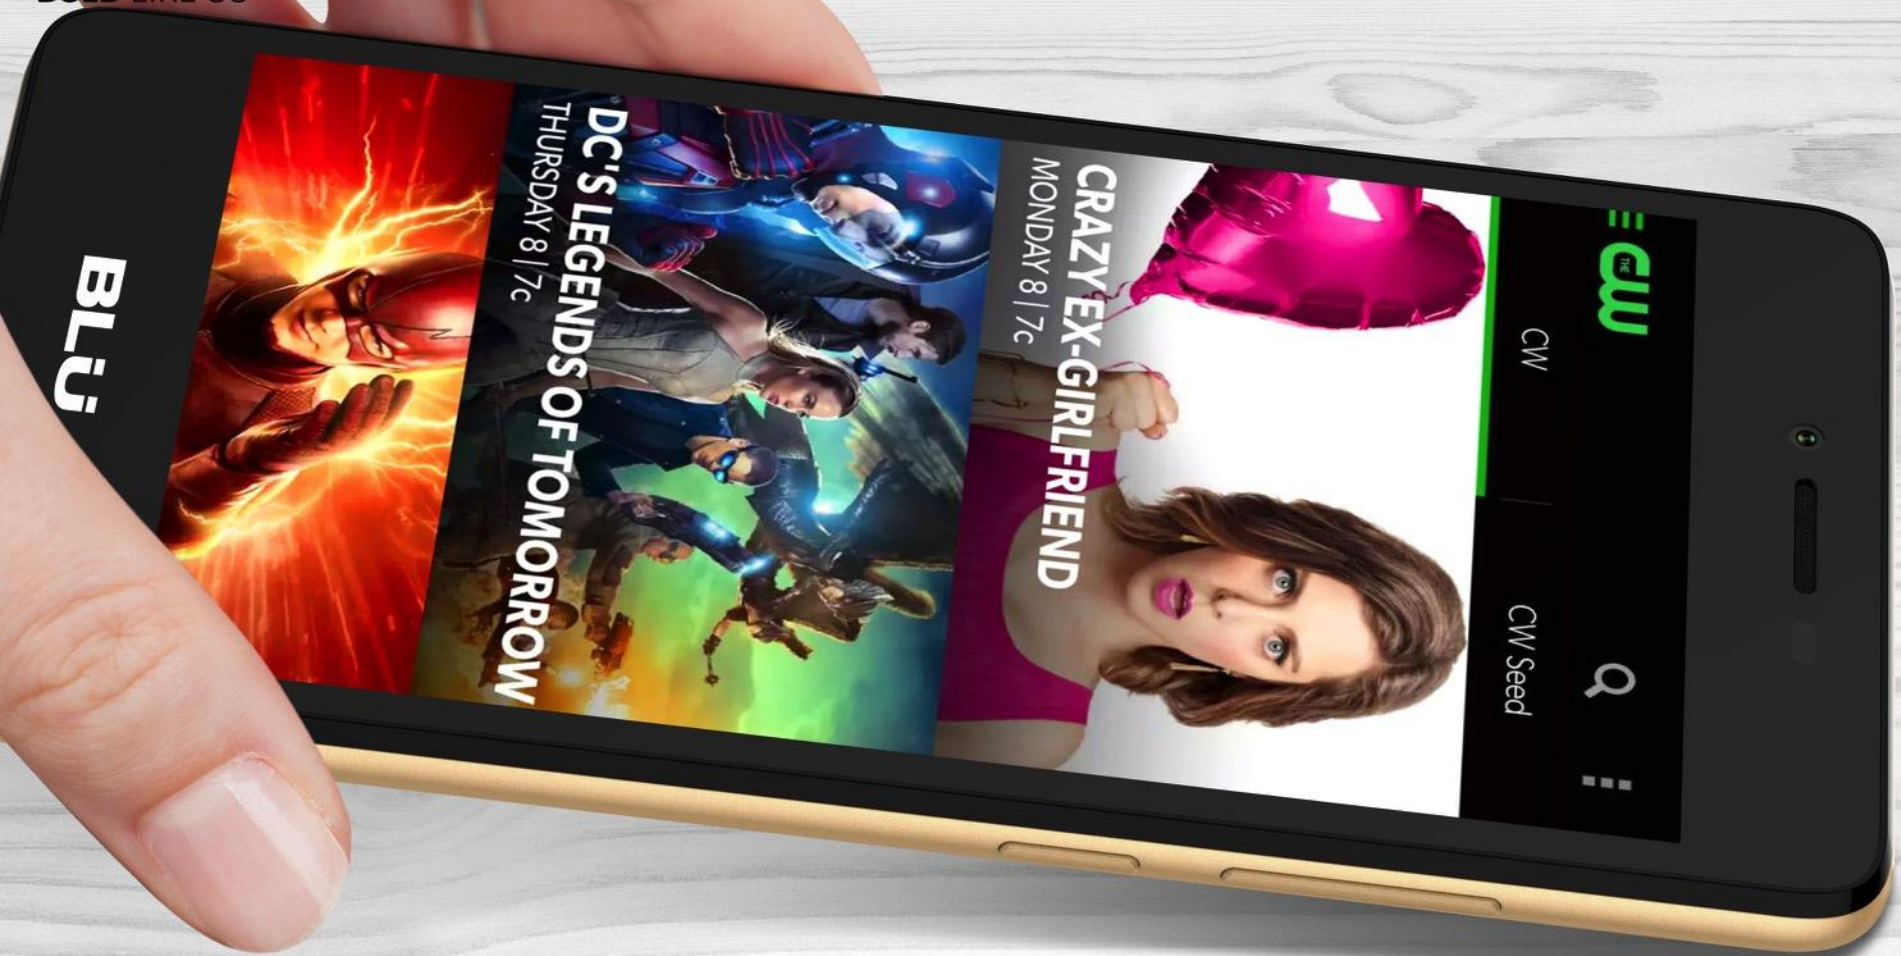

Available in Black, White, Pink, Gold, and Cyan.

BLÜ
BOLD LIKE US

STUDIO G2

BEAUTIFUL DISPLAY

Bring the magic of the movies right into your smartphone with the STUDIO G2 and its generous 5" display with 480 x 854 crystal clear resolution. Huddle up with a group of your friends around the display and enjoy.