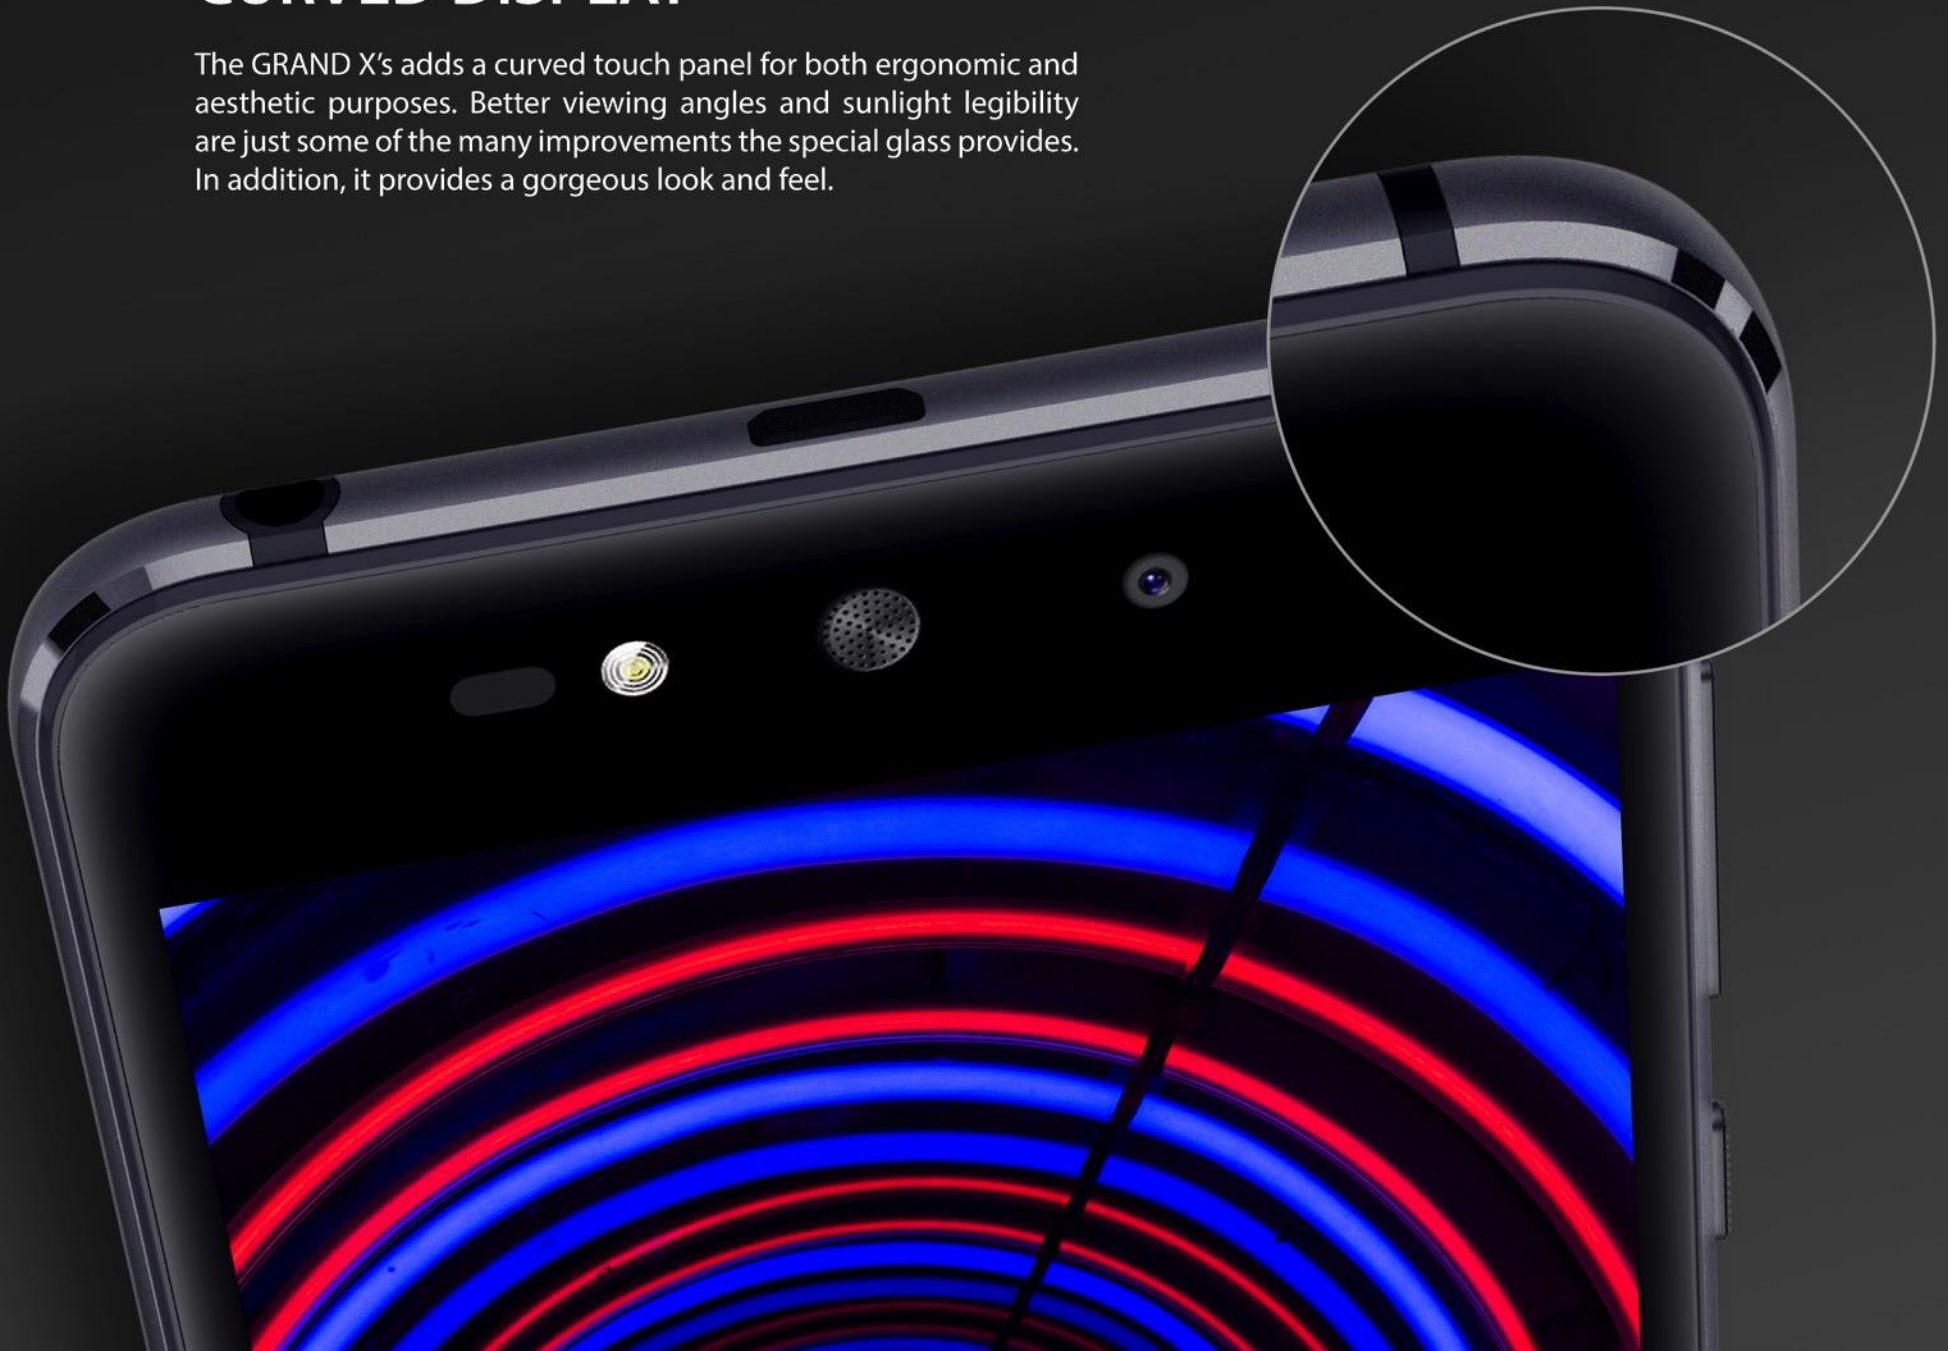

BLÜ
BOLD LIKE US

GRANDX

FRONT FLASH

For those low light moments.

VIVID DISPLAY

The GRAND X's 5.0" HD display provides crisp and sharp clarity for all your viewing pleasures. Enjoy your favorite movies and be assured that the special effects on screen will be as if you are virtually there taking part in the movie.

CURVED DISPLAY

The GRAND X's adds a curved touch panel for both ergonomic and aesthetic purposes. Better viewing angles and sunlight legibility are just some of the many improvements the special glass provides. In addition, it provides a gorgeous look and feel.