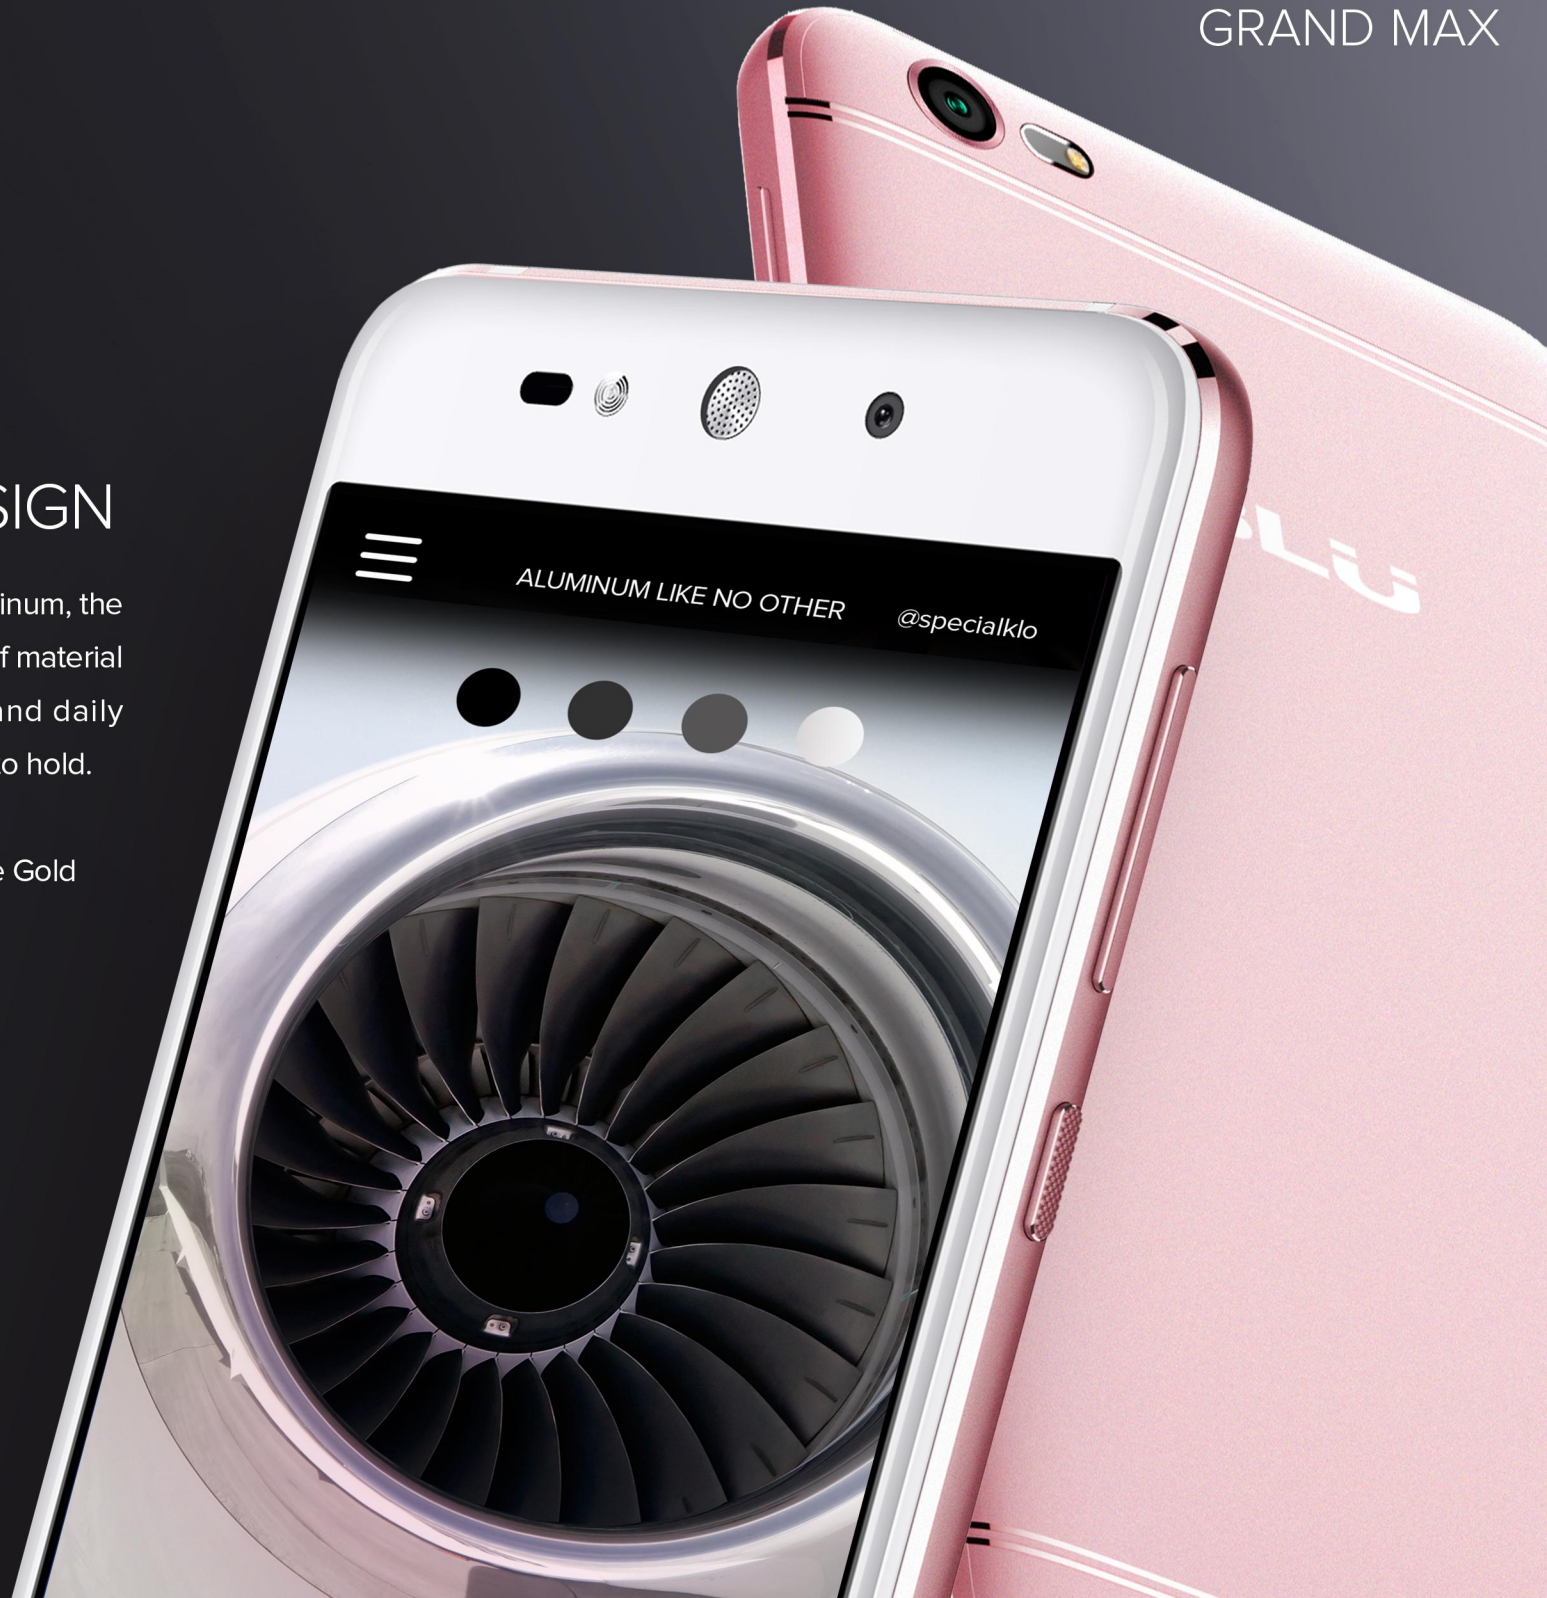

GORGEOUS DESIGN

Machined out of aircraft grade aluminum, the GRAND MAX raise the bar in term of material technology. Designed to withstand daily usage, yet aesthetically pleasing to hold.

Available in Gold, Grey and Rose Gold