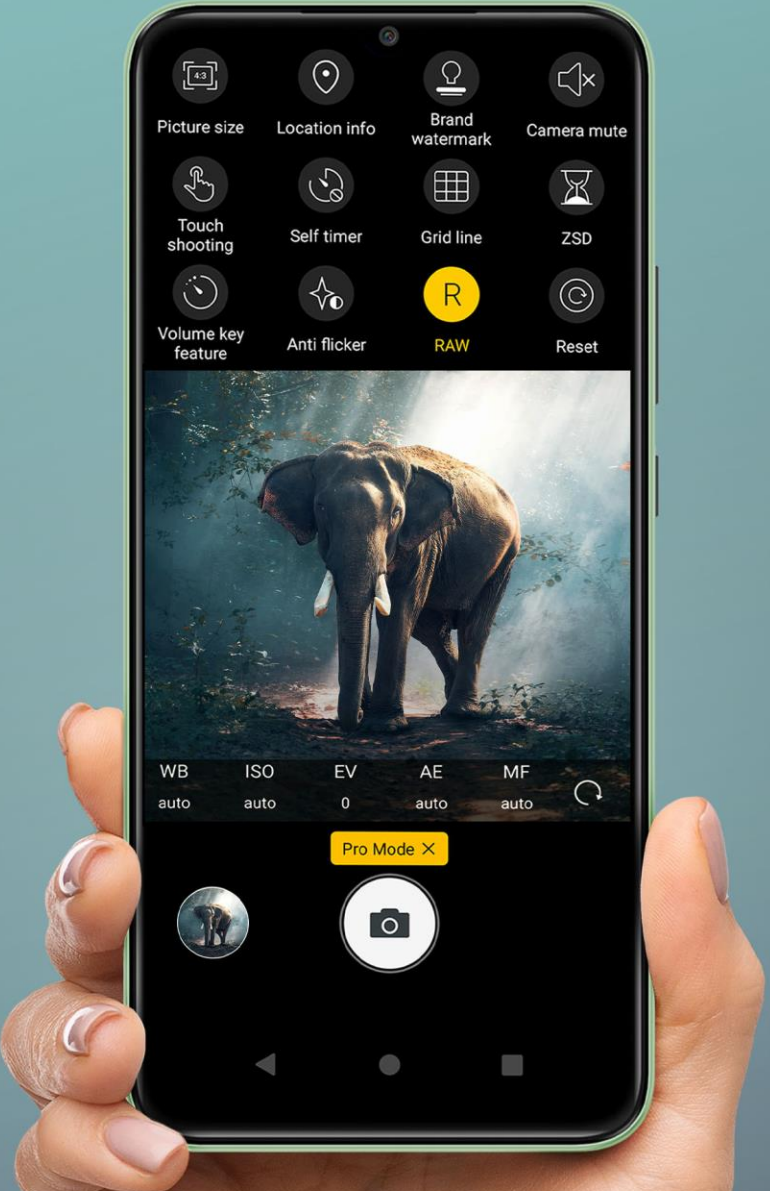

Soft & natural background blur with clear & well defined details.

13MP SELFIE

CAMERA DEMANDS, DELIVERED

The **S91 PRO** offers an endless amount of features to enhance all of your amazing pictures. With this incredible software, all of your photos are sure to be social media ready!

WIDE ANGLE 115°

BEAUTY MODE

NIGHT MODE

HIGH RESOLUTION

GOOGLE LENS

PANORAMA

SLOW MOTION

LIVE FILTERS

TIME LAPSE

INTELLIGENT SCANNING

XTREME NIGHT MODE

Time exposure, over-exposure suppression and MFNR - Multi Frame Noise Reduction

NORMAL MODE

NIGHT MODE

ADVANCED NIGHT MODE

PRO MODE x RAW

Pro mode on the **S91 PRO** offers parameter adjustments making it easy to frame views in all different scenes delivering a professional shooting experience.

S91PRO

THE BIG PICTURE

The world was meant to be seen in its entirety. Capture it with the **S91 PRO**'s ultra wide cameras expanded field of vision.