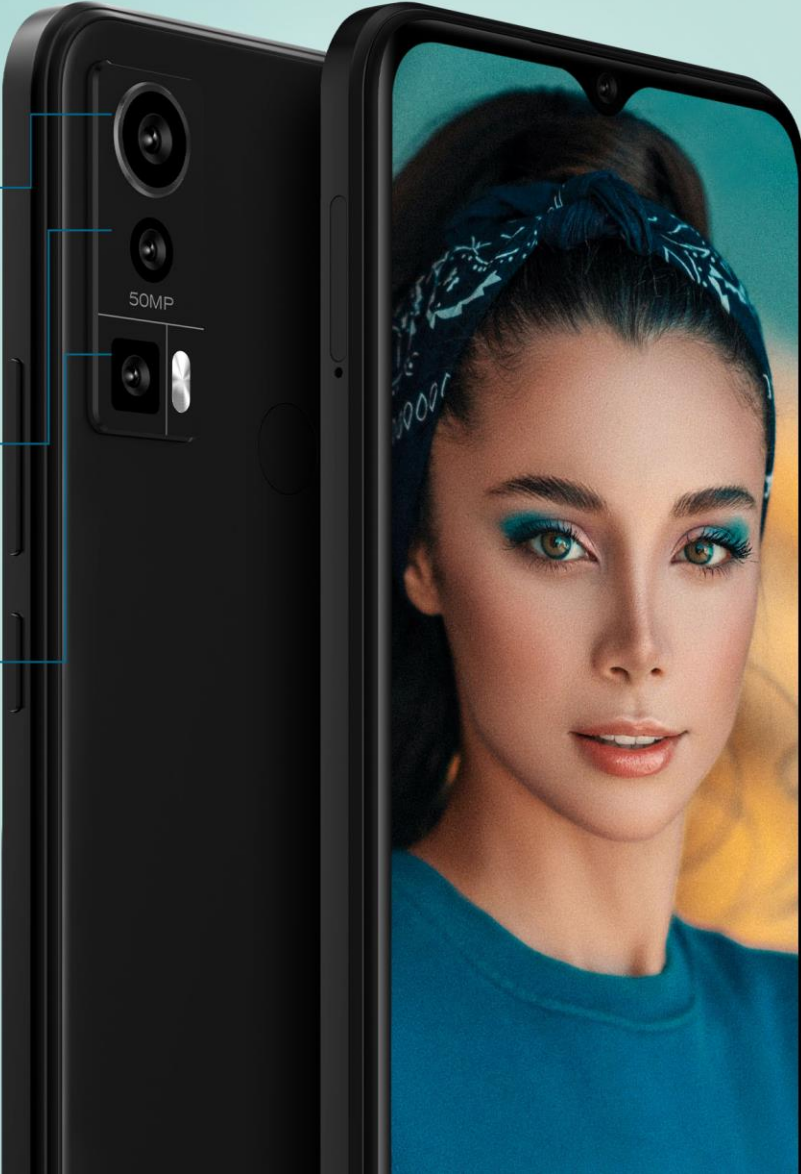

ULTRA SMOOTH

The S91 PRO's blazing fast responsive screen brings your favorite movies to life with its ultra smooth 90Hz display.

6.5" HD+
INFINITY DISPLAY

720 X 1600
269PPI RESOLUTION

90Hz
REFRESH RATE

89%
SCREEN TO BODY RATIO

OCTA-CORE 2.3GHZ | 12NM

4GB RAM | 128GB STORAGE

ANTUTU SCORE 127,700

S91PRO

MOMENTS REMEMBERED

Take professional-grade quality photos with the **S91 PRO**. The super triple A.I 50 megapixel camera will snap all of your memorable moments.

**50MP MAIN
13MP SELFIE**

50MP MAIN CAMERA

Samsung Sensor
f/1.8 Large Aperture
5P Lens
PDAF

2MP WIDE-ANGLE CAMERA

115 Wide Angle
3P Lens
f/2.4

DEPTH CAMERA

1P Lens
f/2.4

BE CAPTIVATING

Soft & natural background blur with clear & well defined details.

13MP SELFIE

CAMERA DEMANDS, DELIVERED

The **S91 PRO** offers an endless amount of features to enhance all of your amazing pictures. With this incredible software, all of your photos are sure to be social media ready!