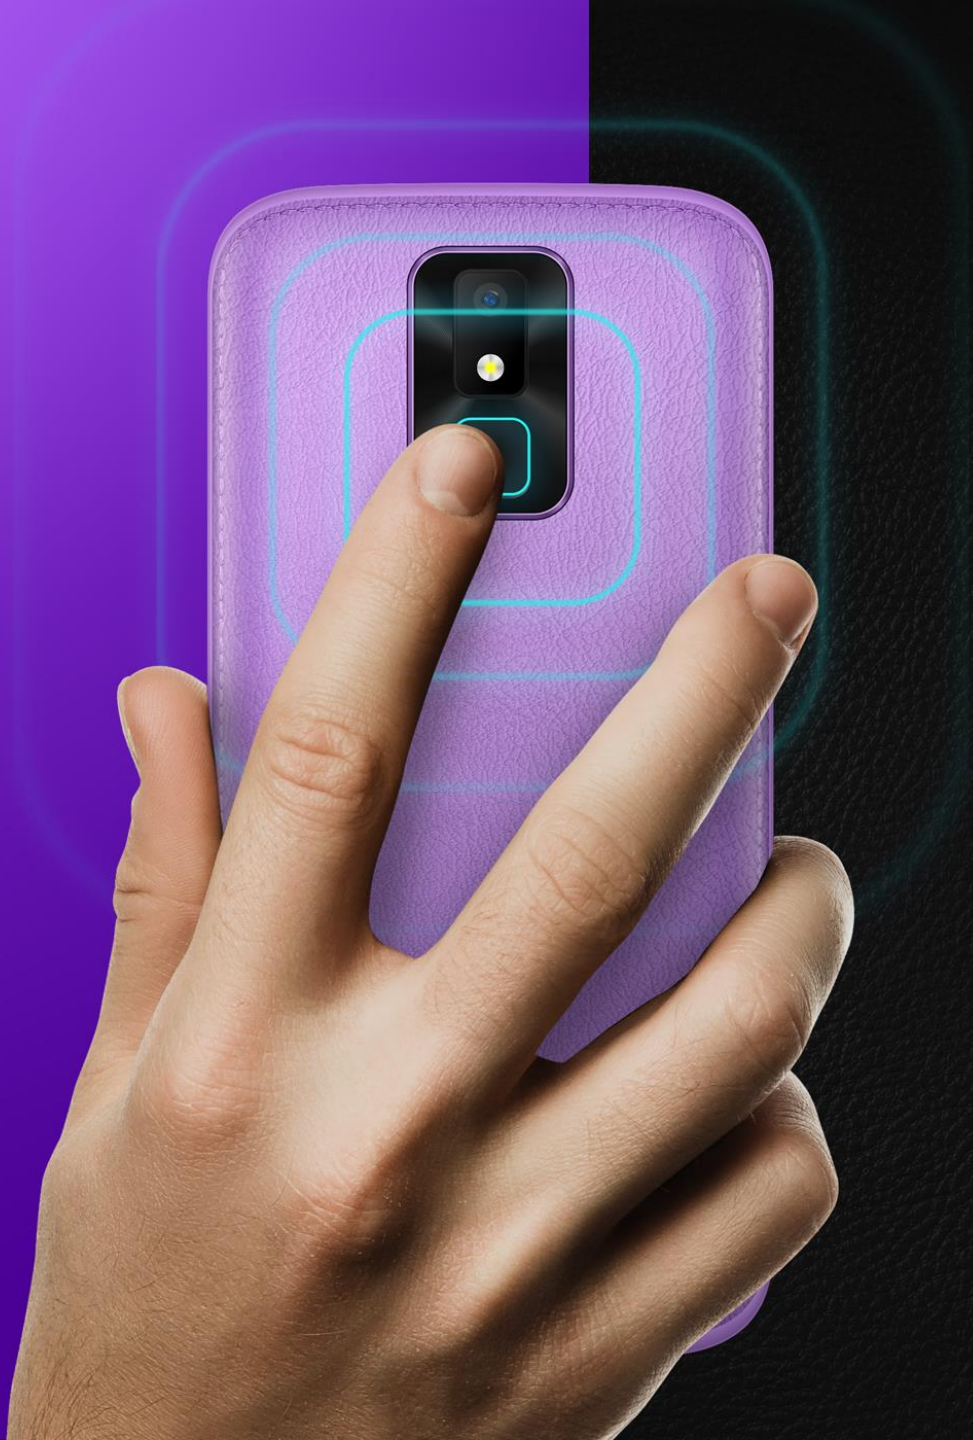

J7L

DESIGN

J7L is wrapped in a leather pattern that is both gorgeous and elegant. Perfect for users who want an amazing looking device.

Available in Black, Brown, Blue and Violet.

J7L

DISPLAY

The **J7L** includes a vivid 5.7" HD+ 18:9 display that projects realism and colorful images. All movies, pictures, and gaming qualities are sure to blow you away.

J7L

SNAP & SHARE

J7L is equipped with both main and selfie 8 Megapixel cameras. When special moments pop up, snap and share it with the world.

📷 8MP MAIN CAMERA + FLASH

👤 8MP SELFIE CAMERA

J7L

UNLOCK YOUR WORLD

Unlock your smartphone with the press of a finger for quick access. The **J7L** ensures total security for all your important applications and files.

 **ENCRYPTED FINGERPRINT SENSOR**

J7L

BATTERY

J7L is powered by a 3,000mAh battery that can last through a day's worth of usage. No more searching for charging outlets, your phone will stand tall against time.