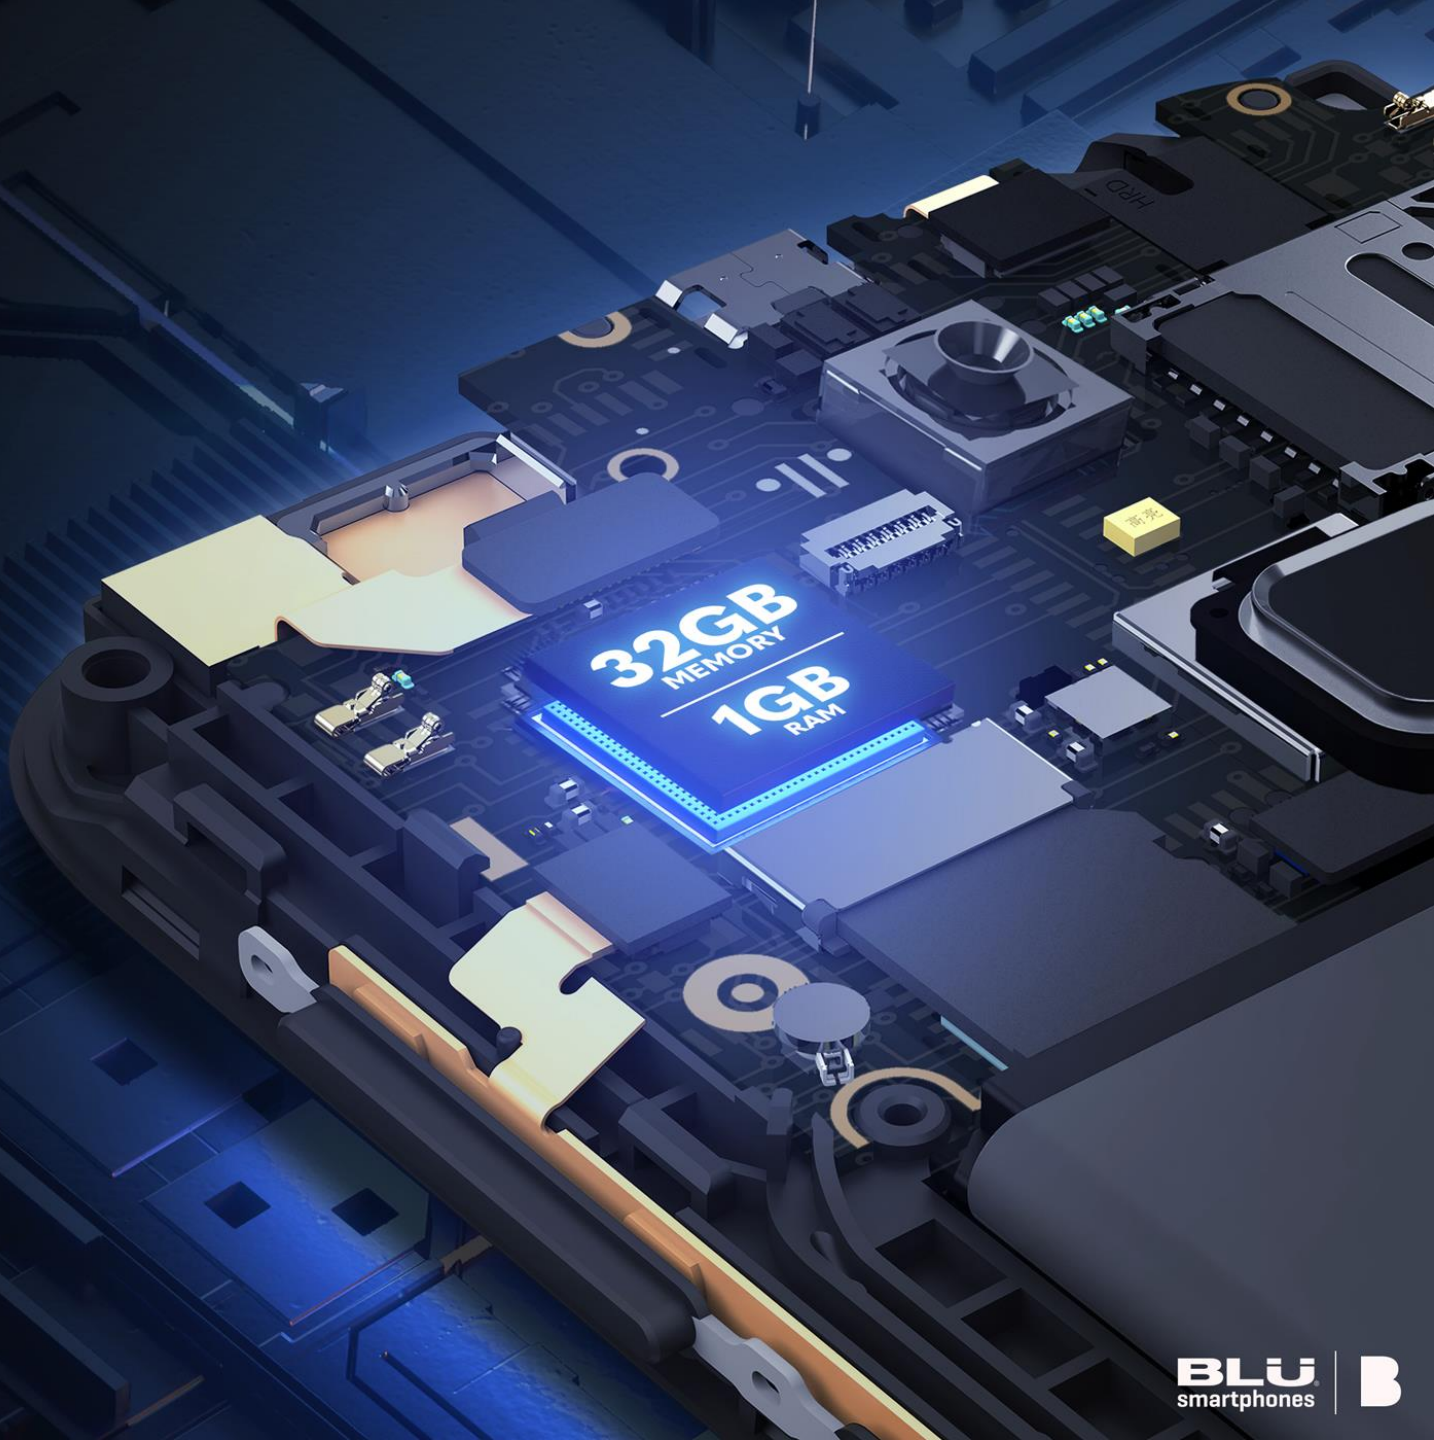

KEY SELLING POINTS

5.7" HD+ 18:9
CURVED GLASS DISPLAY

8MP MAIN CAMERA + FLASH
8MP SELFIE CAMERA

1.4GHZ QUAD-CORE
PROCESSOR

32GB INTERNAL MEMORY
1GB RAM

3,000MAH
BATTERY

FINGERPRINT
SENSOR

ANDROID 10
(GO EDITION)

J7L

DESIGN

J7L is wrapped in a leather pattern that is both gorgeous and elegant. Perfect for users who want an amazing looking device.

Available in Black, Brown, Blue and Violet.

J7L

DISPLAY

The **J7L** includes a vivid 5.7" HD+ 18:9 display that projects realism and colorful images. All movies, pictures, and gaming qualities are sure to blow you away.

PERFORMANCE

Breeze through all the apps and daily tasks with no glitches with a powerful 1.4GHz Quad Core processor. From movies, emails, web surfing, nothing stands in the way.

- 32GB INTERNAL MEMORY
- 1GB RAM

Unlock your smartphone with the press of a finger for quick access. The **J7L** ensures total security for all your important applications and files.

 **ENCRYPTED FINGERPRINT SENSOR**

J7L

BATTERY

J7L is powered by a 3,000mAh battery that can last through a day's worth of usage. No more searching for charging outlets, your phone will stand tall against time.