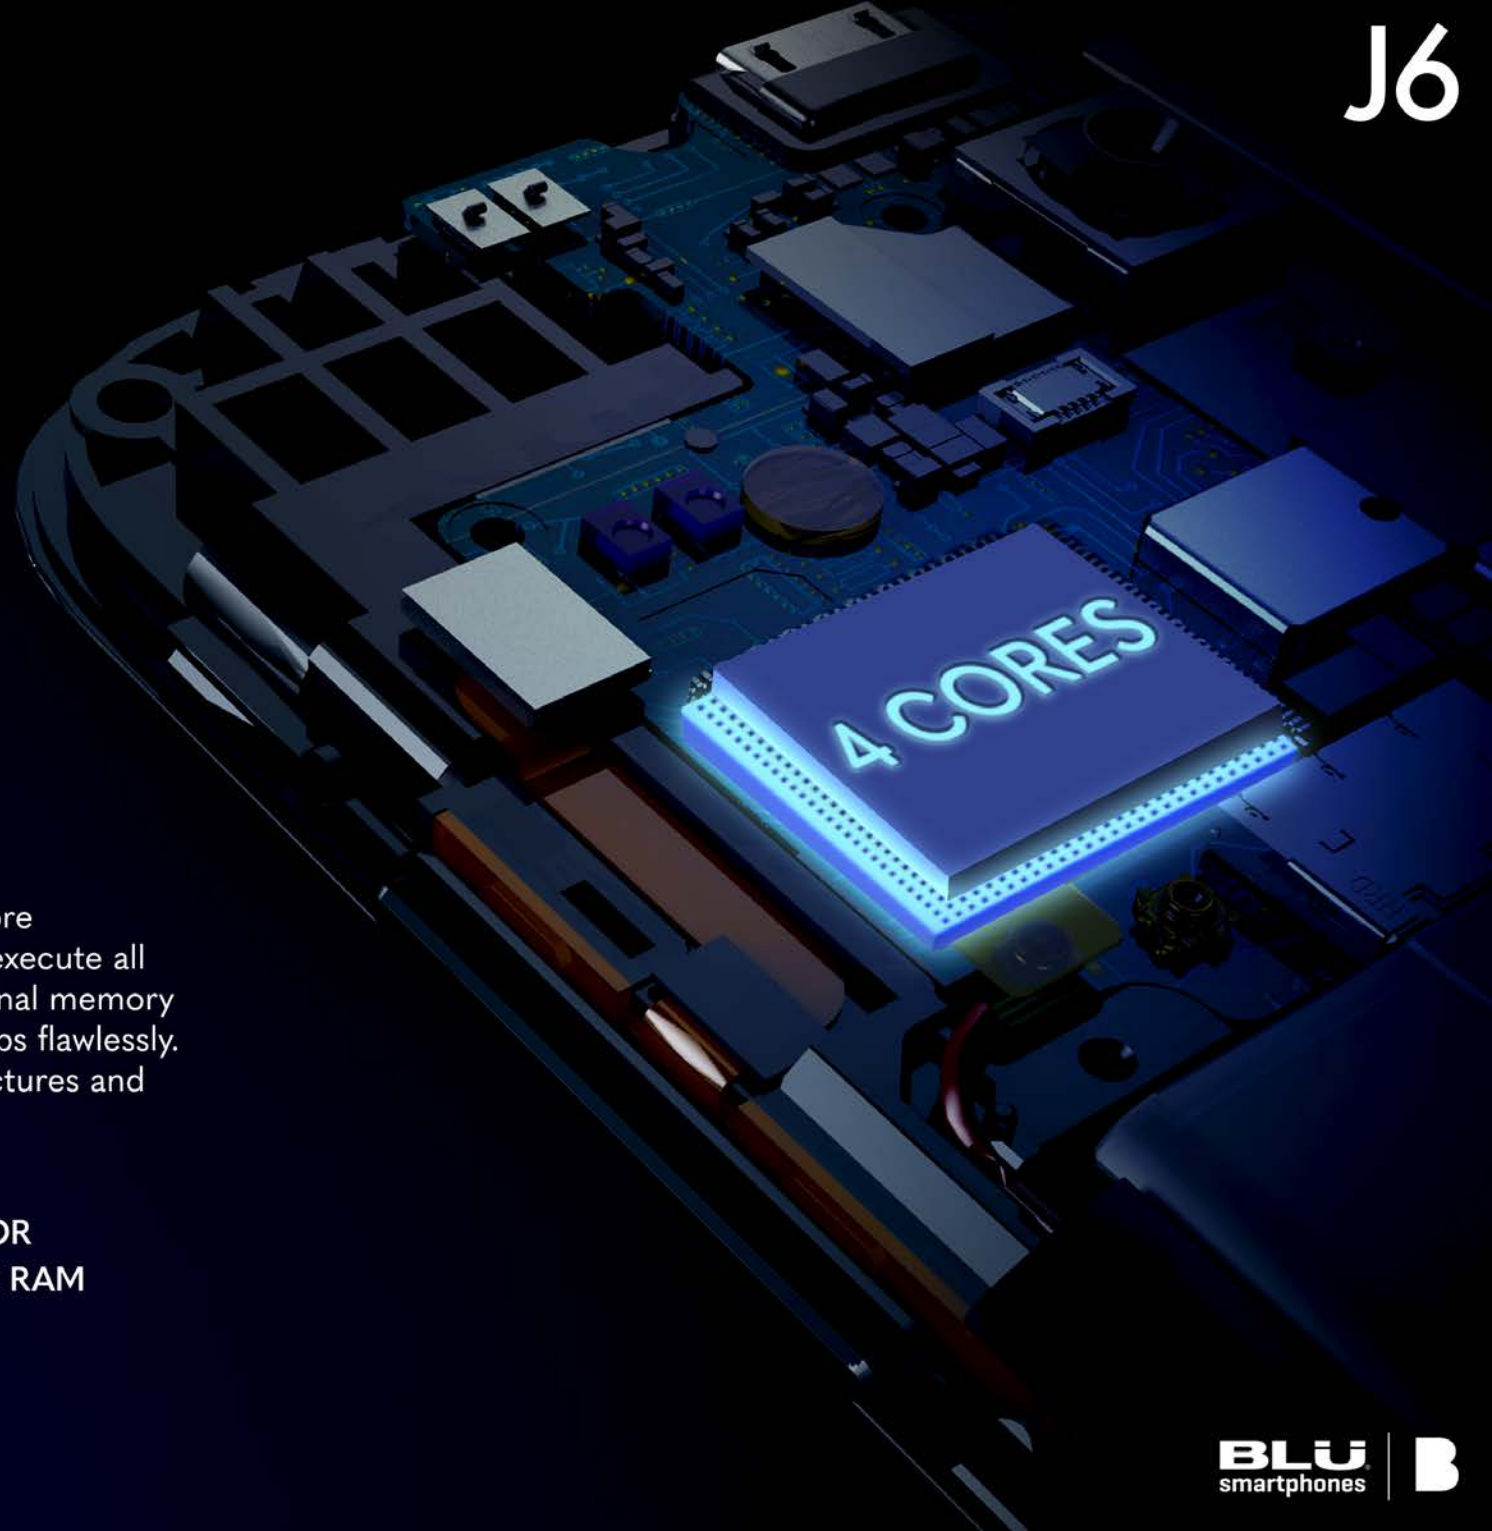

Key Selling Points

6.0" HD+ 18:9 Curved Glass Display
720 x 1440 Resolution | 268ppi

1.3GHz Quad-Core Processor
With Mali-400 GPU

8MP Main Camera with Flash
8MP Selfie Camera with Flash

32GB Internal Memory | 1GB RAM

Fingerprint Sensor

Android 8.1 Oreo (Go edition)

J6

DESIGN

Gorgeous

The BLU J6 incorporates fashion design with technology. Sporting a beautiful leather pattern battery cover over a sexy curved glass 6.0" HD+ vivid display. Form and function for a great hand held user experience.

Available in Black, Brown and Blue.

DISPLAY

Enjoy the View

The J6 offers a massive 6.0" HD+ 18:9 curved glass display with 720x1440 resolution with 268ppi for the best cinematic experience on the go. Netflix, gaming or just reminiscing over your memorable pictures.

6.0" HD+ 18:9 | 720 X 1440 RESOLUTION

PROCESSOR

Powered By The Best

The J6 is equipped with a 1.3GHz Quad-Core processor that will give users the ability to execute all task seamlessly. Paired with a 32GB of internal memory and 1GB of RAM user can blaze through apps flawlessly. Feels great to know that all your favorite pictures and videos are with you at all times.