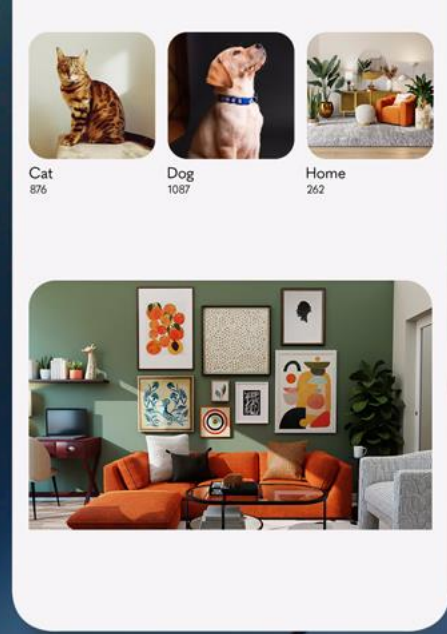

1.6GHz | 28nm
Octa-Core Processor

32GB Storage
2GB RAM

J10L

Express Yourself

With the J10L, take professional-grade photos and capture all of life's greatest moments.

Dual 8MP Main Camera
8MP Selfie Camera