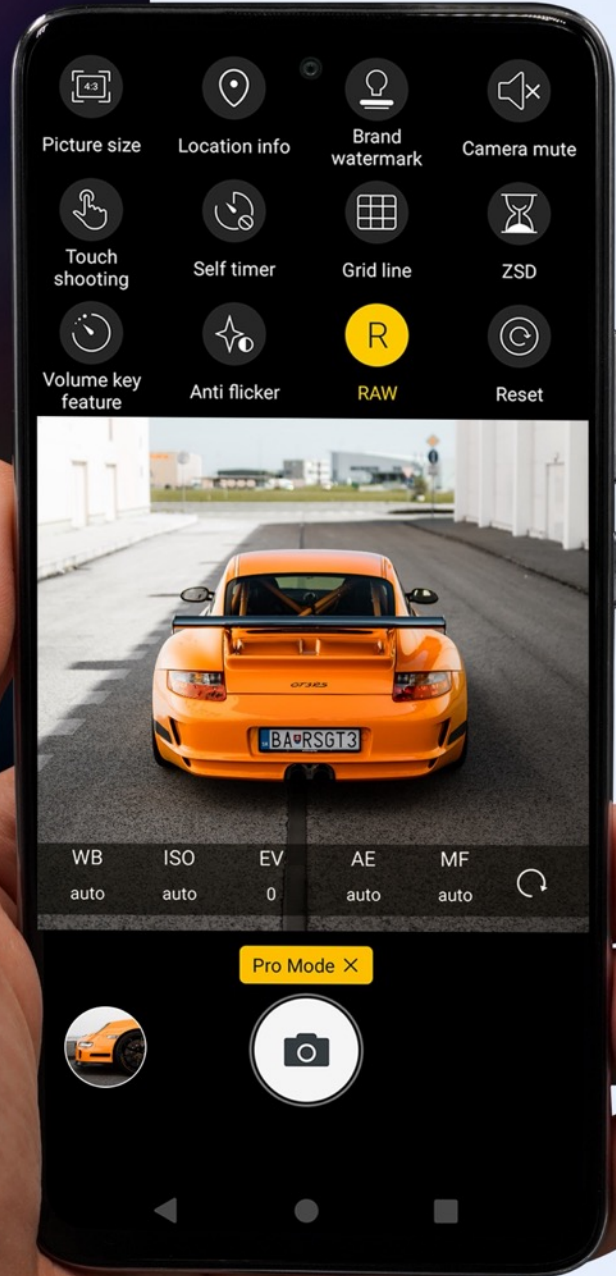

WIDE ANGLE 115°

108MP SUPER ZOOM

NIGHT MODE

HIGH RESOLUTION

4K VIDEO RECORDING

GOOGLE LENS

BEAUTY MODE

PANORAMA

SLOW MOTION

LIVE FILTERS

TIME LAPSE

MACRO

INTELLIGENT SCANNING

SUPER ZOOM

SUPER ZOOM 108MP
12000 * 9024 RESOLUTION
30X ZOOM IN

XTREME NIGHT MODE

Time Exposure, Over-exposure suppression and MFNR
- Multi Frame Noise Reduction

 **ADVANCED NIGHT MODE**

NORMAL MODE

NIGHT MODE

PRO MODE x RAW

Pro mode on the **G91 PRO** offers parameter adjustments making it easy to frame views in all different scenes, delivering a professional shooting experience.

THE BIG PICTURE

The world was meant to be seen in its entirety. Capture it with the **G91 PRO's** Ultra Wide Camera's expanded field of vision.

WIDE ANGLE 115°

**IN THE
DETAILS**

BLU MACRO SHOT

Products, Inc. Model: G91 PRO
igned in Miami