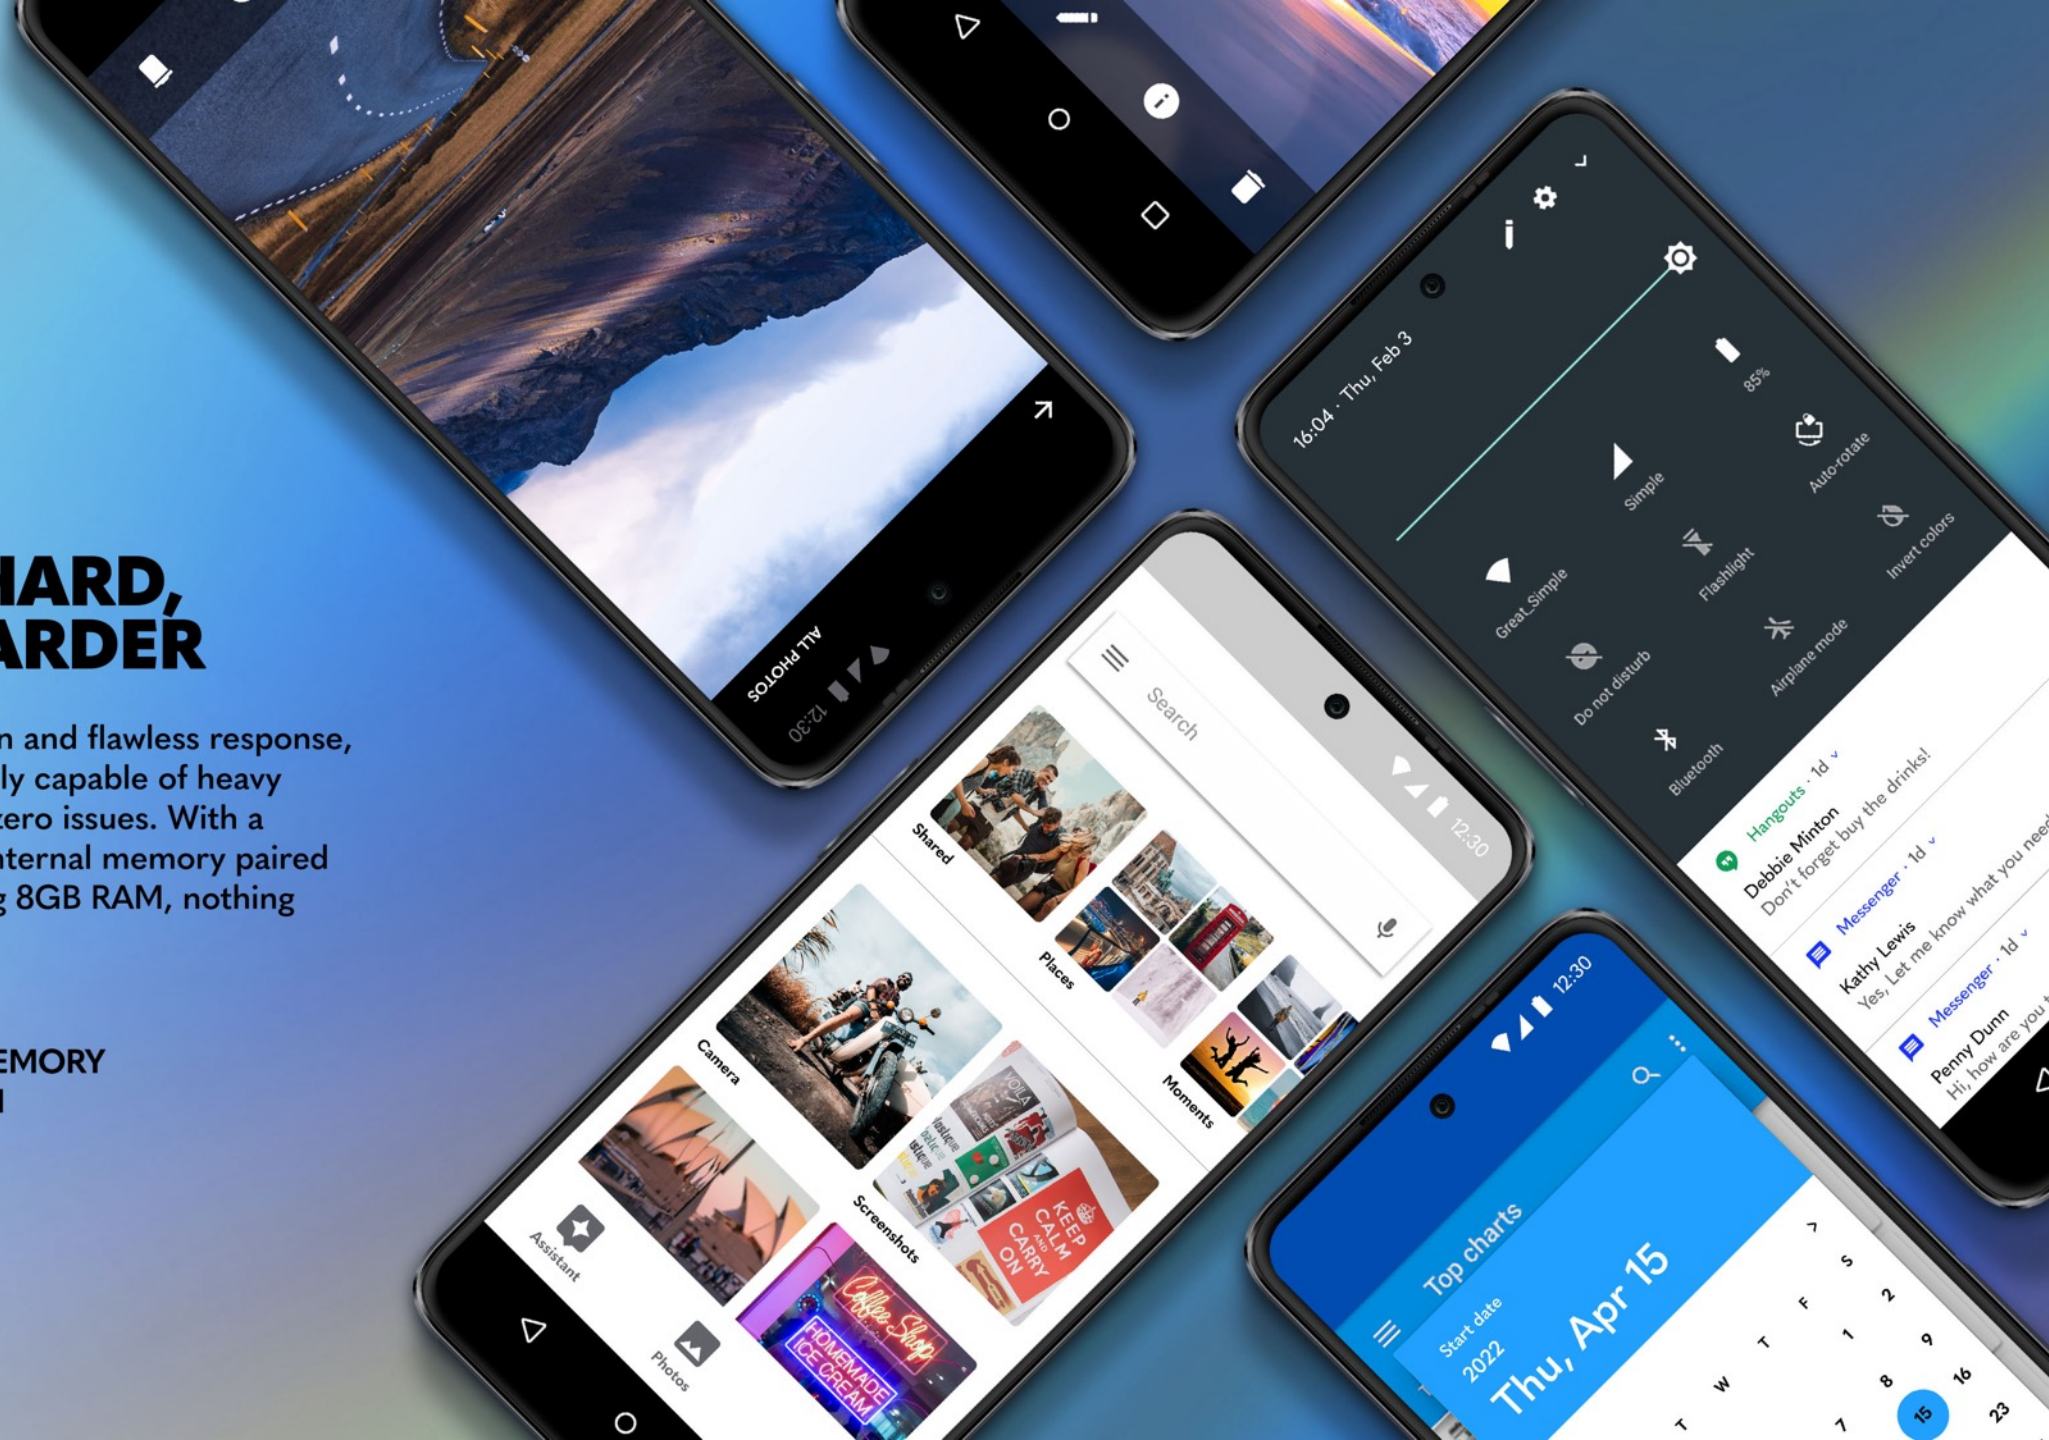

G91MAX

WORK HARD, PLAY HARDER

Seamless transition and flawless response, the **G91 Max** is fully capable of heavy multitasking with zero issues. With a generous 128GB internal memory paired with an astounding 8GB RAM, nothing gets in the way.

128GB MEMORY
8GB RAM