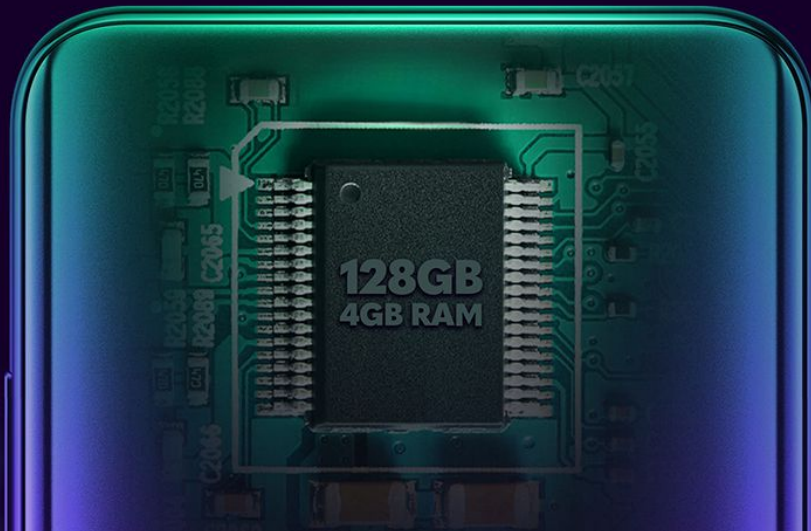

**SAMSUNG GALAXY A31
ANTUTU SCORE
183,000**

G90 PRO

**BENCHMARK
SCORES**

vs.

**G90 PRO
ANTUTU SCORE
280,000**

**MOTO G8 PLUS
ANTUTU SCORE
173,000**

**MOTO G8 POWER
ANTUTU SCORE
165,000**

G90PRO

WORK HARD, PLAY HARDER

The G90 PRO works hard so you don't have to. Offering 128GB of Internal Memory and 4GB of RAM, this device was made for the ultimate gamer.

**128GB INTERNAL MEMORY
4GB RAM**

BLU
smartphones