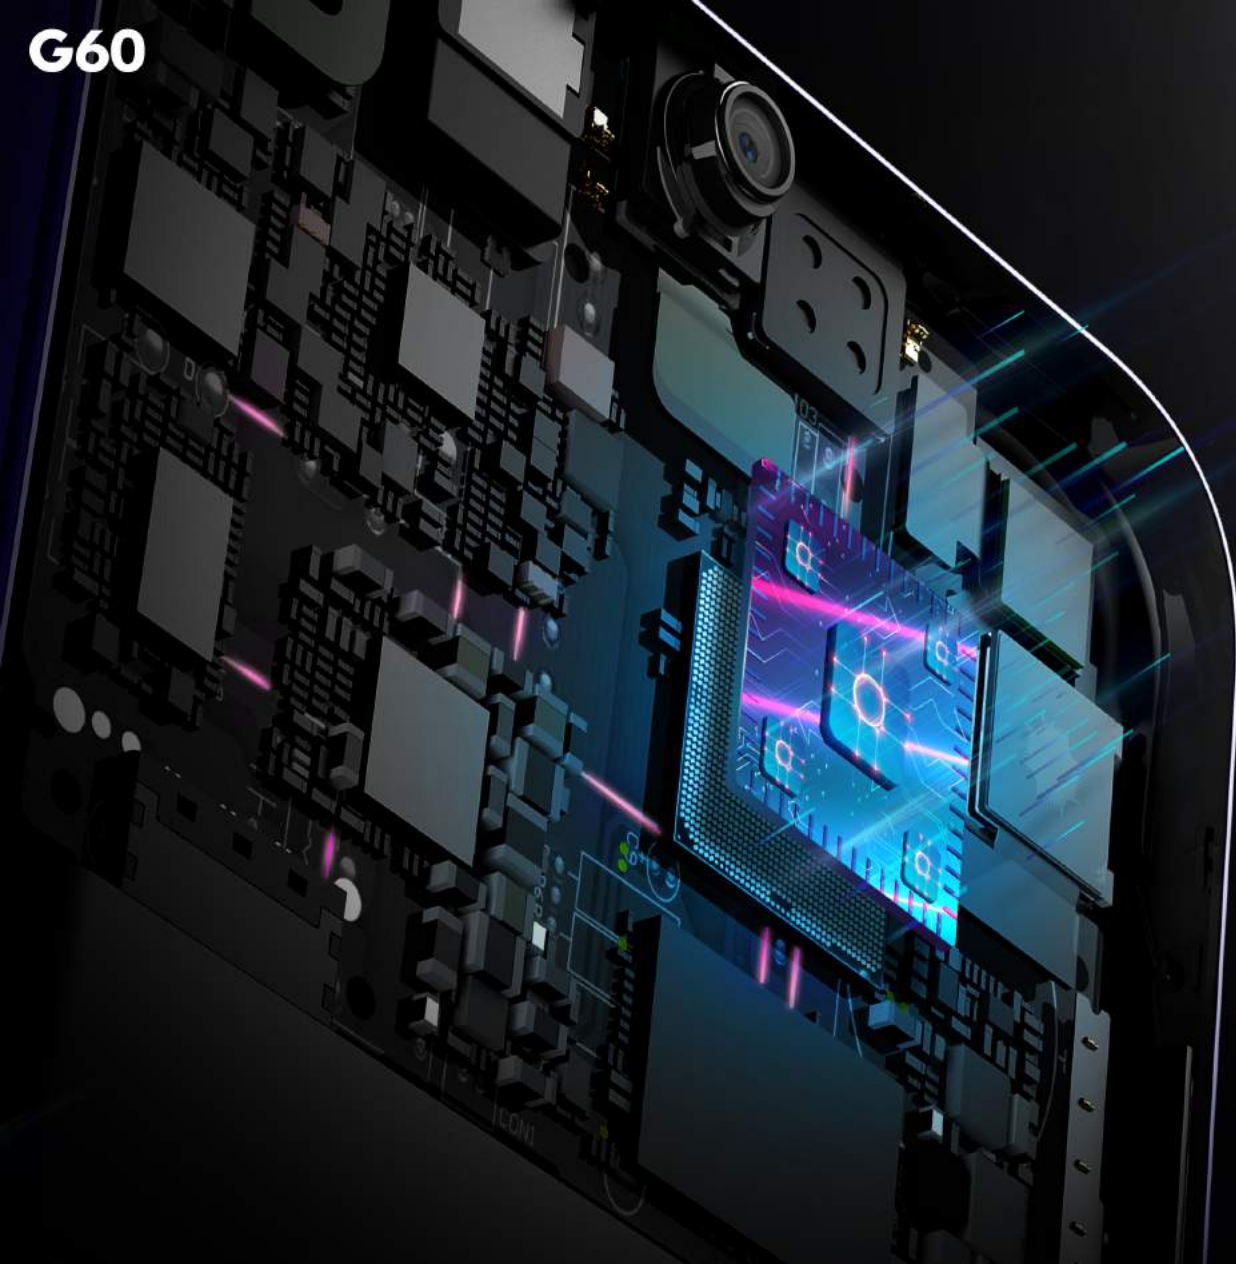

## HD+ EXPERIENCE

With a gorgeous 6.1" HD+ 19:9 infinity display, the G60 will bring life like quality images to your screen. Night or day, you can view all your video and images with ease.

HD+ 19:9 RATIO

720 x 1560 RESOLUTION

**G60**