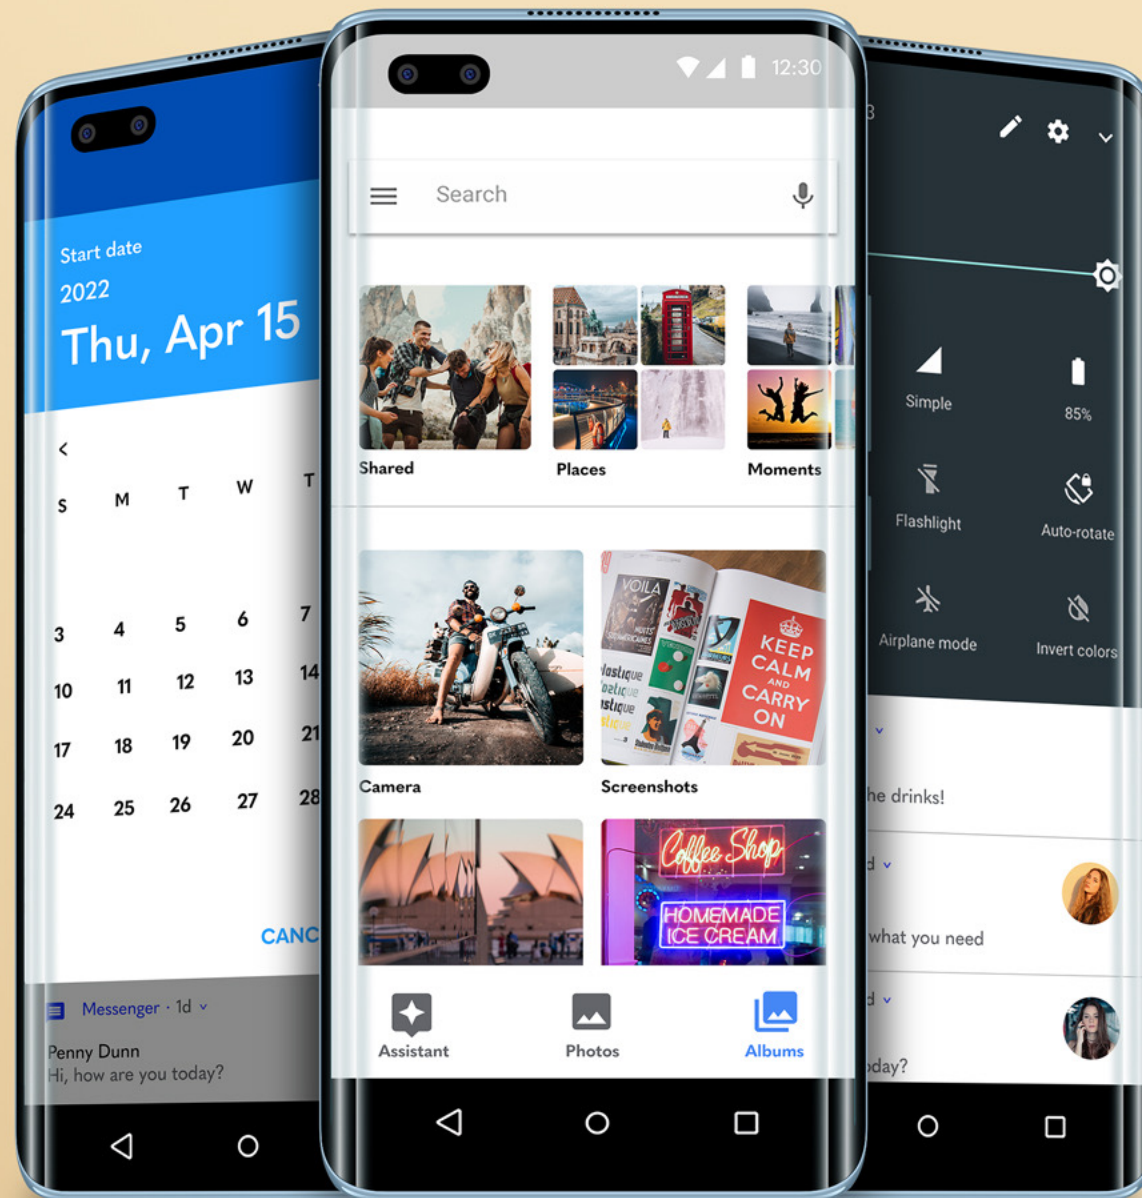

N2

WORK HARD, PLAY HARDER

Seamless transition and flawless response, the **BOLD N2** is fully capable of heavy multitasking with zero issues. With a generous 256GB internal memory paired with an astounding 8GB RAM, nothing gets in the way.

256GB MEMORY
8GB RAM