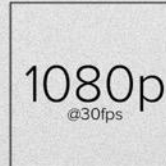

Picture Time

Memories are captured instantly, yet last forever. With the STUDIO MEGA'S 8 megapixel camera you have those moment at your fingertips. Whether it be a best friend's birthday, sibling's wedding or just free lance work, you can be sure the picture quality will always be top notch.