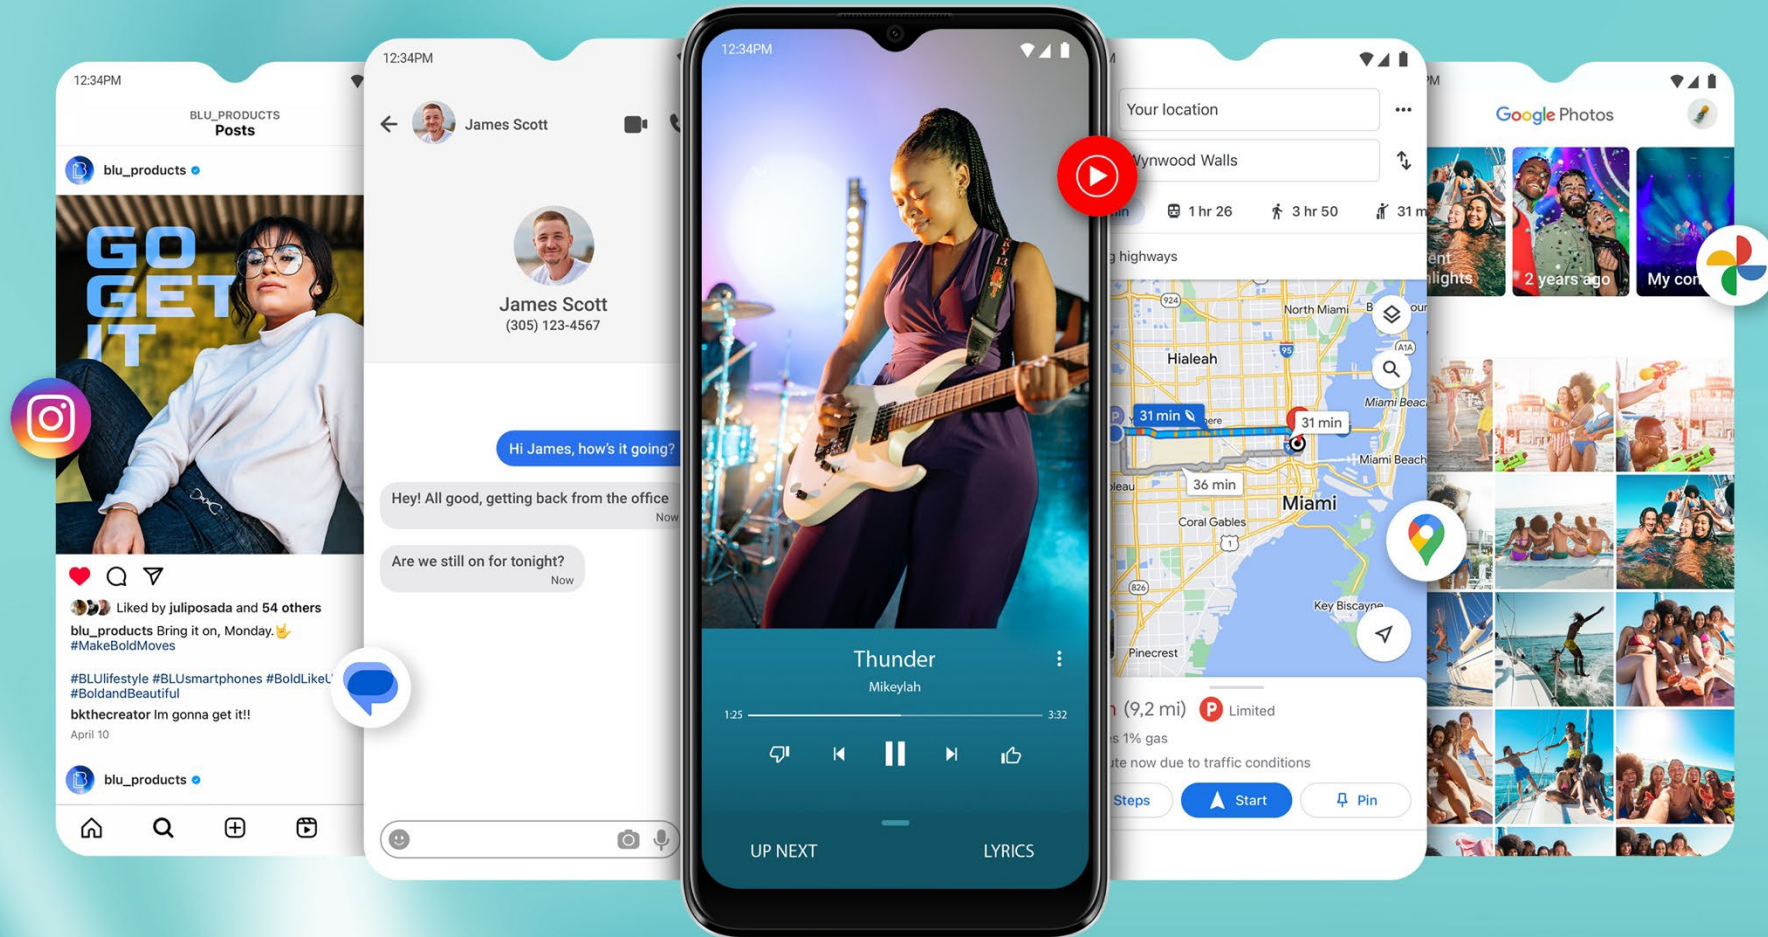

Powerful Quad-Core

Experience blazing-fast performance as you breeze through all your tasks with the powerful and efficient 2.0GHz Quad-Core processor, complemented by a large ARM Cortex-A75 core. Plus, with a generous 64GB of internal storage, all your files are just a touch away.

2.0GHz Quad-Core Processor
64GB Storage | 4GB RAM